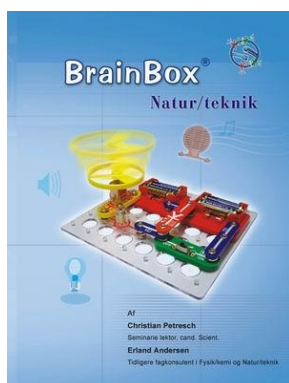

BrainBox Trevejs Modstand
MODEL : Vare 13518
MANUFACTURER : Brainbox
15,00DKK

BrainBox Vibration Contact
MODEL : Vare 13520
MANUFACTURER : Brainbox
15,00DKK

Teach books

BrainBox Education Book

MODEL : Vare 13000

MANUFACTURER : Brainbox

30,00DKK

BrainBox Teachbook

MODEL : Vare 13001

MANUFACTURER : Brainbox

65,00DKK

RC Toys -/- Air planes

Hydro Foam/ Flying Boat
MODEL : 2002
<ul style="list-style-type: none"> *4 Channel 3D Transmitter *Mini Receiver *9g Servo *1200mAh Li-polymer Battery *Li Battery Charger *Basic and 3D Actions Available *Go Flying Go Racing Go Boating *Ready To Fly *EVA packing for protecting *Unit Packing: Gift Box *Dimension of Master Carton: 72*50*25cm *Master Carton Gross Weight: 3.0Kg <p>This Hydrofoam is the newest cool R/C toy in the world. It can fly in the sky like a bird freely, go boating on the water, and go racing like a high-speed racing car. Anyone can not image why this fantastic toy can do this!</p> <p>His floats and cabin are molded that make the whole plane smoothly and made of the high-quality PE Foam, which is not easy to be damaged and unbreakable when landing. His Airframe and Empennage is made of 4mm KT board. The brushless motor is connected by the carbon fibre-pole with the plastic seat. It is assembled and Ready To Fly (RTF).</p> <p>Features :</p> <ul style="list-style-type: none"> *Brushless Motor
1.650,00DKK 1.400,00DKK