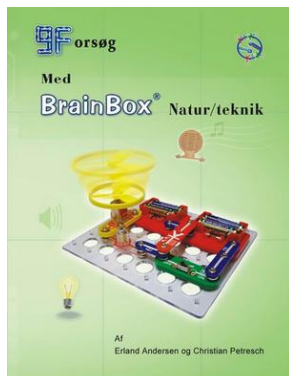

BrainBox Soundeffect IC
MODEL : Vare 13514
MANUFACTURER : Brainbox
20,00DKK

BrainBox Speaker
MODEL : Vare 13510
MANUFACTURER : Brainbox
15,00DKK

BrainBox treeway Component
MODEL : Vare 13517
MANUFACTURER : Brainbox
15,00DKK

BrainBox Trevejs Modstand
MODEL : Vare 13518
MANUFACTURER : Brainbox
15,00DKK

BrainBox Vibration Contact
MODEL : Vare 13520
MANUFACTURER : Brainbox
15,00DKK

Teach books

BrainBox Education Book

MODEL : Vare 13000

MANUFACTURER : Brainbox

30,00DKK

BrainBox Teachbook

MODEL : Vare 13001

MANUFACTURER : Brainbox

65,00DKK

RC Toys -/- Air planes

Hydro Foam/ Flying Boat
MODEL : 2002
<ul style="list-style-type: none"> *4 Channel 3D Transmitter *Mini Receiver *9g Servo *1200mAh Li-polymer Battery *Li Battery Charger *Basic and 3D Actions Available *Go Flying Go Racing Go Boating *Ready To Fly *EVA packing for protecting *Unit Packing: Gift Box *Dimension of Master Carton: 72*50*25cm *Master Carton Gross Weight: 3.0Kg <p>This Hydrofoam is the newest cool R/C toy in the world. It can fly in the sky like a bird freely, go boating on the water, and go racing like a high-speed racing car. Anyone can not image why this fantastic toy can do this!</p> <p>His floats and cabin are molded that make the whole plane smoothly and made of the high-quality PE Foam, which is not easy to be damaged and unbreakable when landing. His Airframe and Empennage is made of 4mm KT board. The brushless motor is connected by the carbon fibre-pole with the plastic seat. It is assembled and Ready To Fly (RTF).</p> <p>Features :</p> <ul style="list-style-type: none"> *Brushless Motor
1.650,00DKK 1.400,00DKK